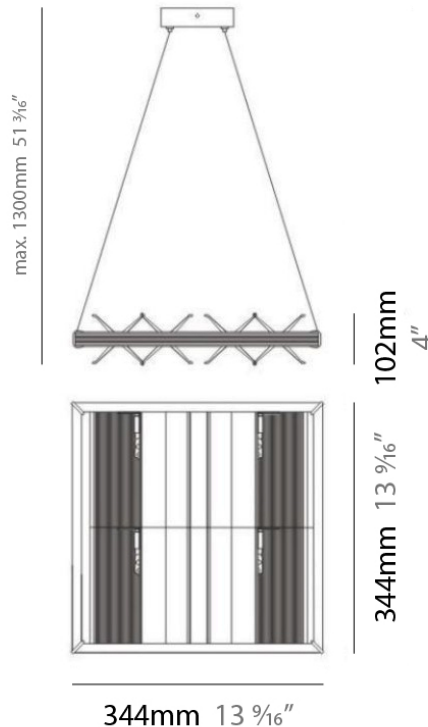

LOFT SUSPENSION

D91005

GENERAL

Series: Loft
Brand: Milan
Division: Design
Mounting Type: Suspension
Mounting Location: Ceiling
Subcategory: Pendant

PHYSICAL

Shape: Abstract
Length (mm): 344
Length (in): 13 1/2
Width (mm): 127
Width (in): 5
Height (mm): 1300
Height (in): 51
Max. Overall Height (mm): 1295
Max. Overall Height (in): 51
Light Distribution: Direct / Indirect
Weight (kg): 3.27
Weight (lbs): 7.2
Diffuser: Glass - Opal
Fixture Material: Metal

ELECTRICAL

Number of Lamps: 4
Lamp Type: LED Retrofit
Lamp Shape: T4
Bulb Included: Bulb Not Included
Total Output Wattage (W): 12
Max. Wattage Per Lamp (W): 3
Lamp Base: G9
Input Voltage (V): 120

LED

OPTICAL

RATINGS AND CERTIFICATIONS

Certified By: CSA Certified to UL and CSA Standards
IP rating: IP20